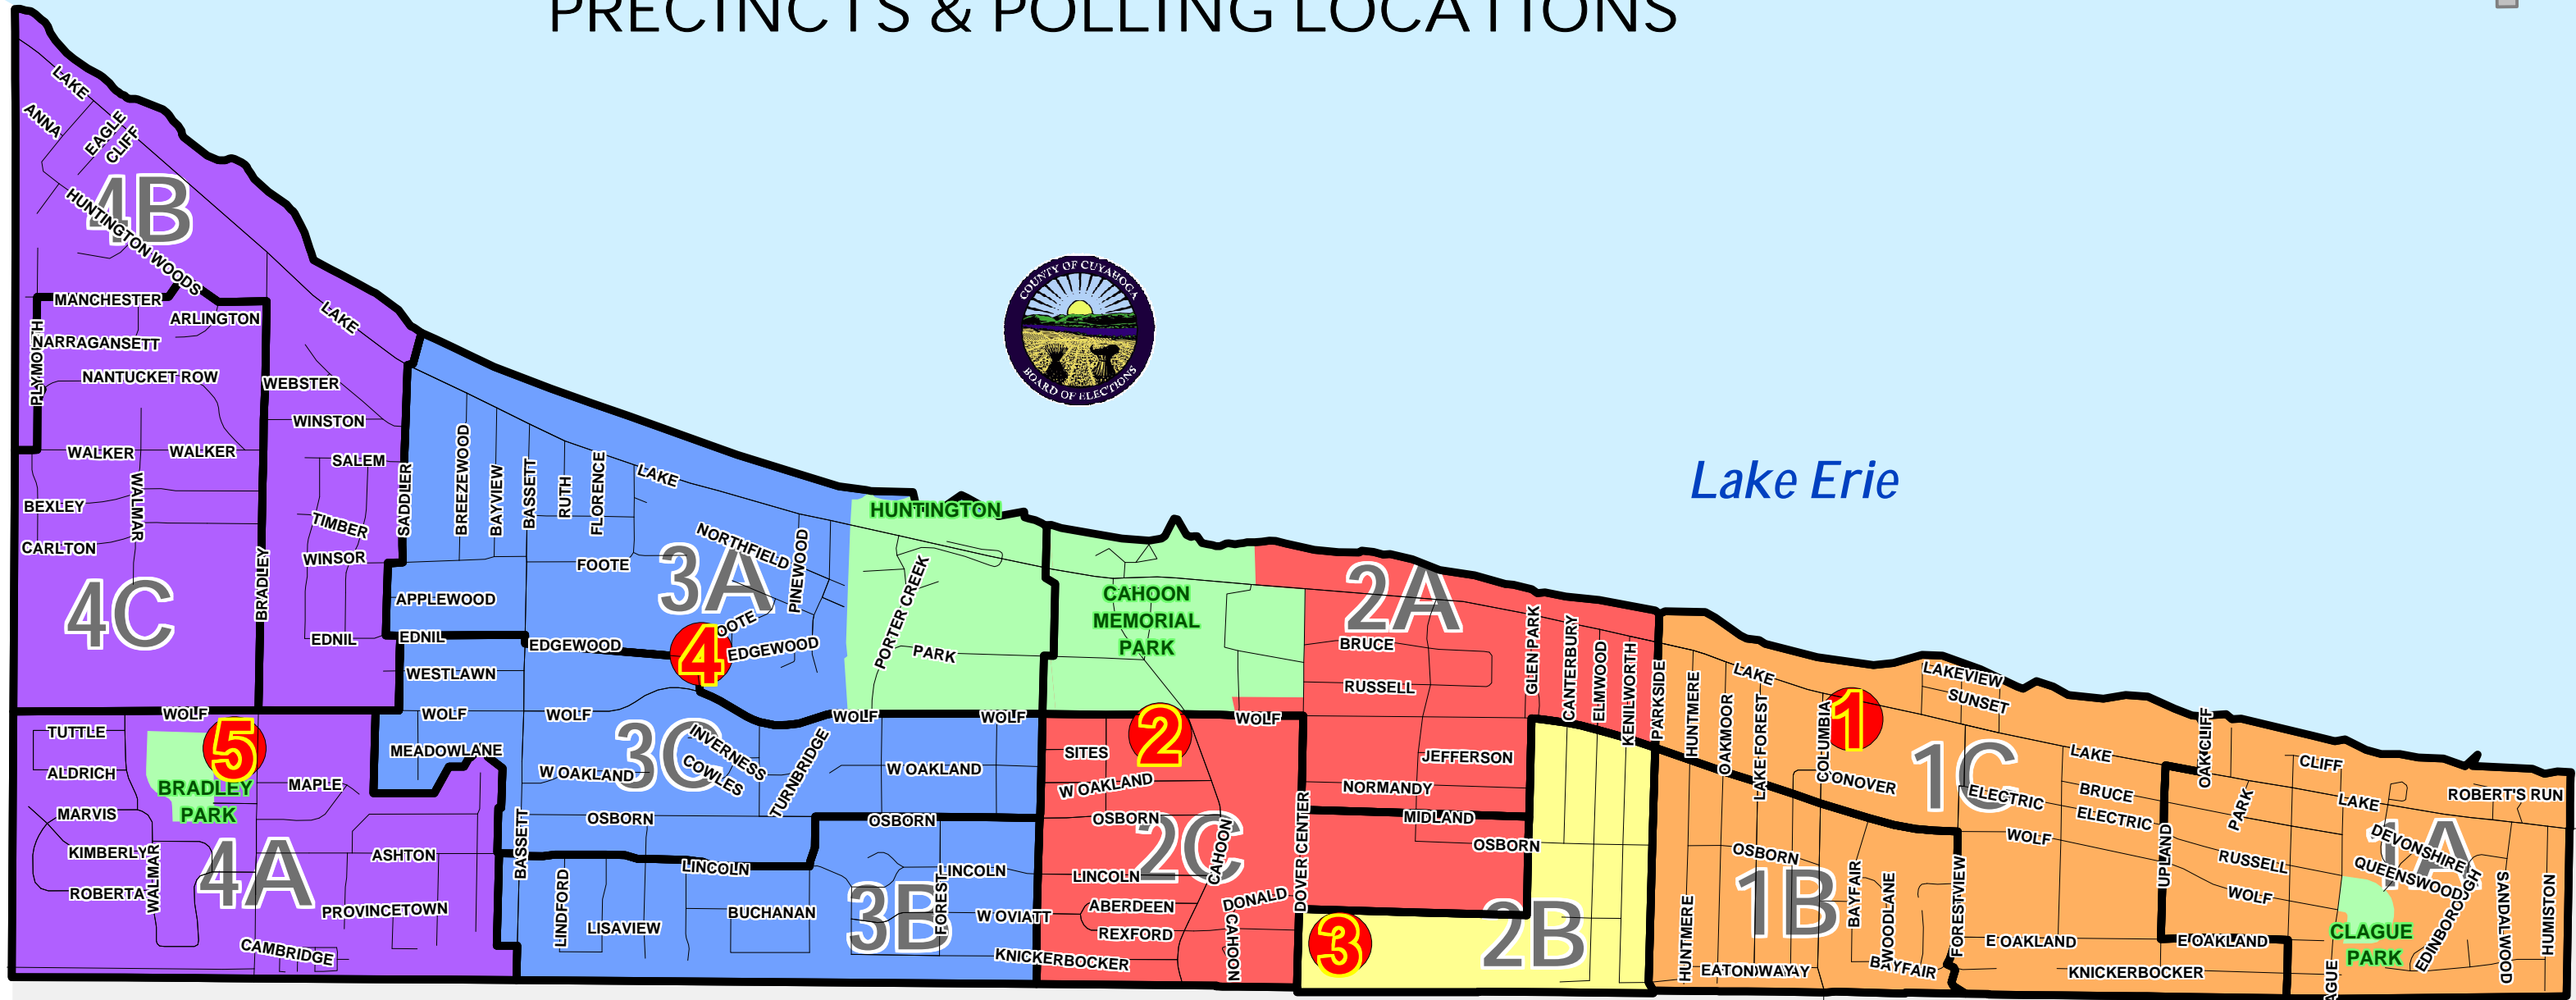

CITY OF BAY VILLAGE, OHIO

PRECINCTS & POLLING LOCATIONS

poll_id	location_line_1	location_line_2	Precincts
1	BAY PRESBYTERIAN CHURCH	25415 LAKE ROAD	1A; 1B & 1C
2	BAY VILLAGE MIDDLE SCHOOL	27725 WOLF ROAD	2A & 2C
3	KNICKERBOCKER APARTMENTS	27100 KNICKERBOCKER ROAD	2B
4	BAY HIGH SCHOOL	29230 WOLF ROAD	3A; 3B & 3C
5	ST. BARNABAS EPISCOPAL CHURCH	468 BRADLEY ROAD	4A; 4B & 4C

Notice to buyer: The Cuyahoga County Board of Elections cannot guarantee the absolute accuracy of the data purchased. The information contained on this map reflects the most recent updates to our records. In the unlikely event that serious data problems are detected, please contact the GIS Technician at (216) 443- 6686